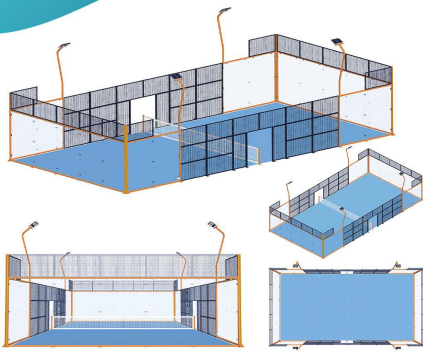

PADEL

20m*10m Panoramic Padel Court

Summary of Court

1. Size: 20m*10m (L*W)
2. Component:
  - 2.1 Column and Mesh
  - 2.2 Tempered Glass
  - 2.3 Artificial Turf
  - 2.4 Light System
  - 2.5 Pole with net