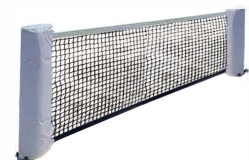

Pole with Net

1. Net
  - 1.1 Net Size: 10m(L)*920mm(H)
  - 1.2 Material: PE net with PVC cloth
  - 1.3 Mesh hole: 45mm
  - 1.4 Net color: net black, cloth white
2. Pole
  - 2.1 Height: 970mm
  - 2.2 Material: Square steel tube with 80*60*3mm